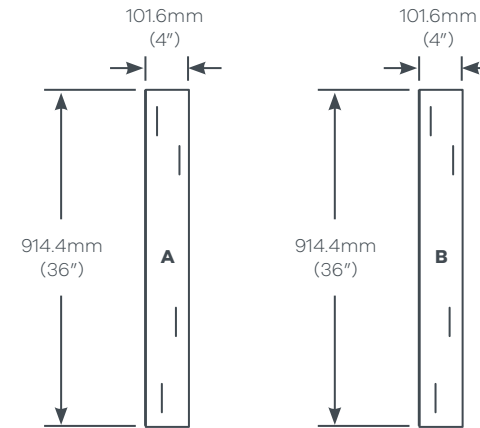

Product Installation Sheet
Spacia

Wishbone Plank

Wishbone Plank Laying Pattern

Ratio for installation

A = 50%

B = 50%